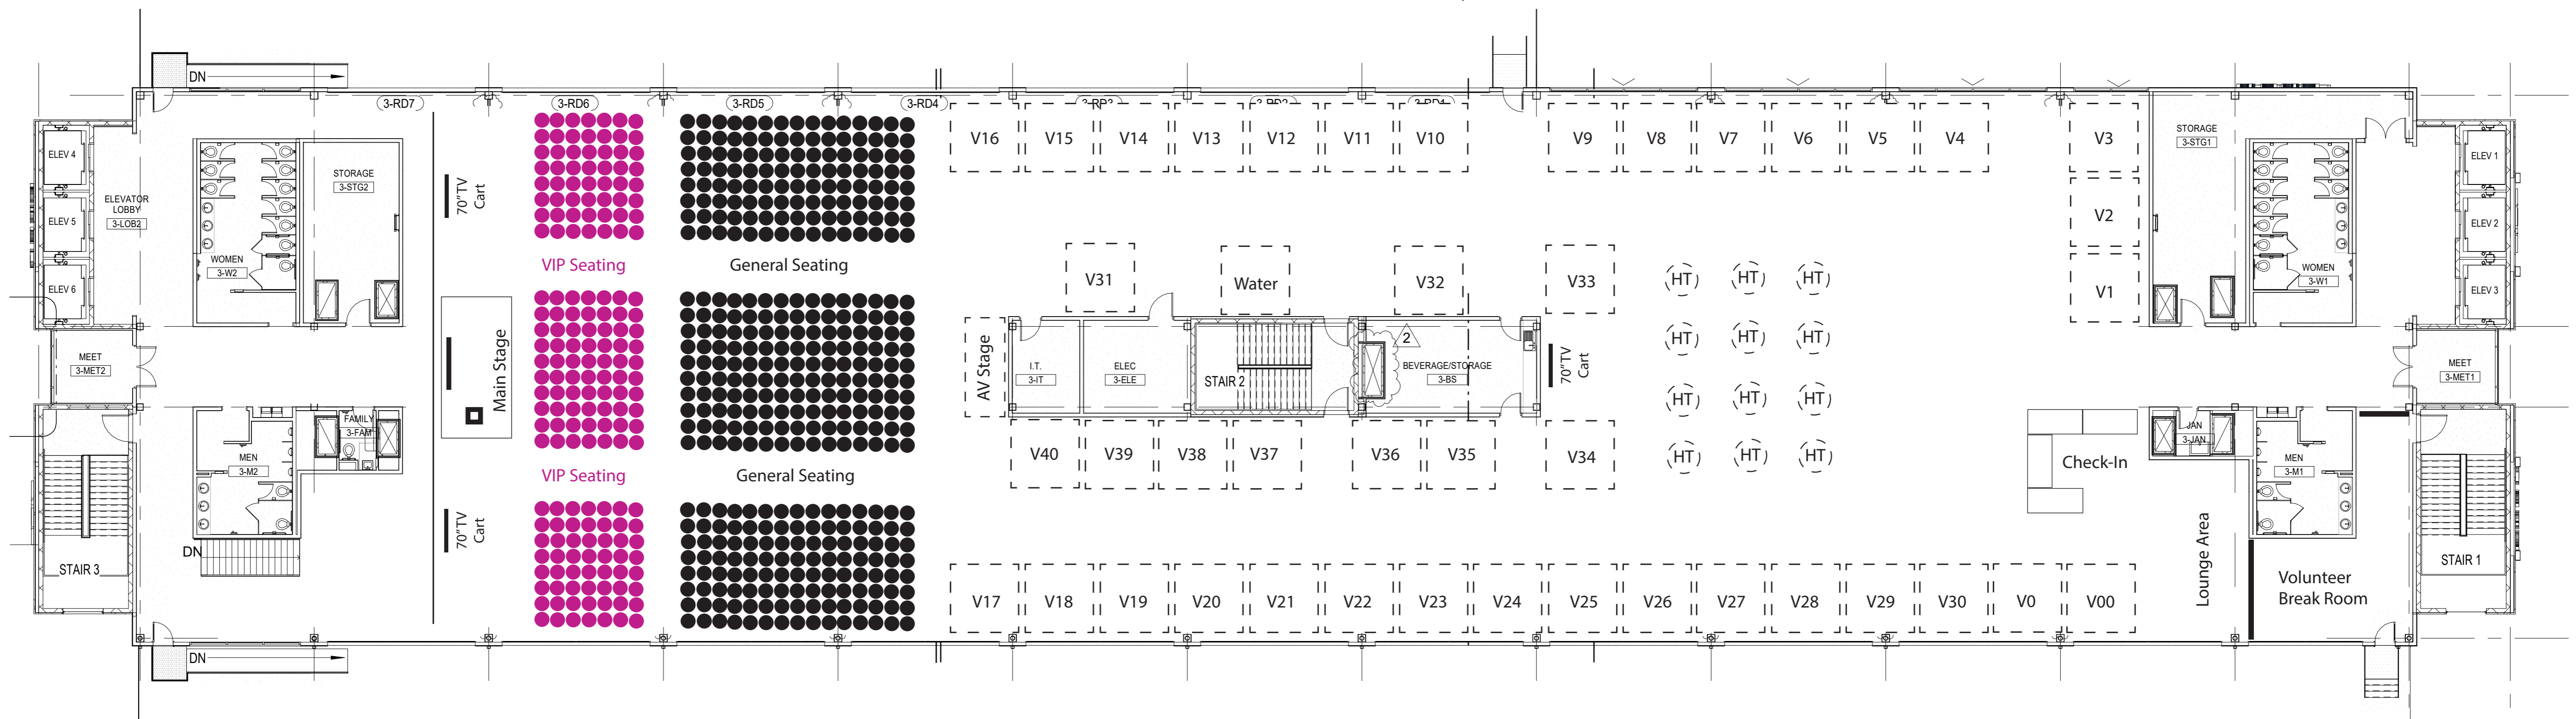

Lodging Options

Discounted on-site lodging options are available at Tryon International Equestrian Center and Resort.

Getaway Cabins: Enjoy the convenience of staying on-site at TIEC in one of their beautiful log cabins, available in 1, 3, and 5-bedroom options.

3rd FLOOR PLAN

1/16" = 1'-0"